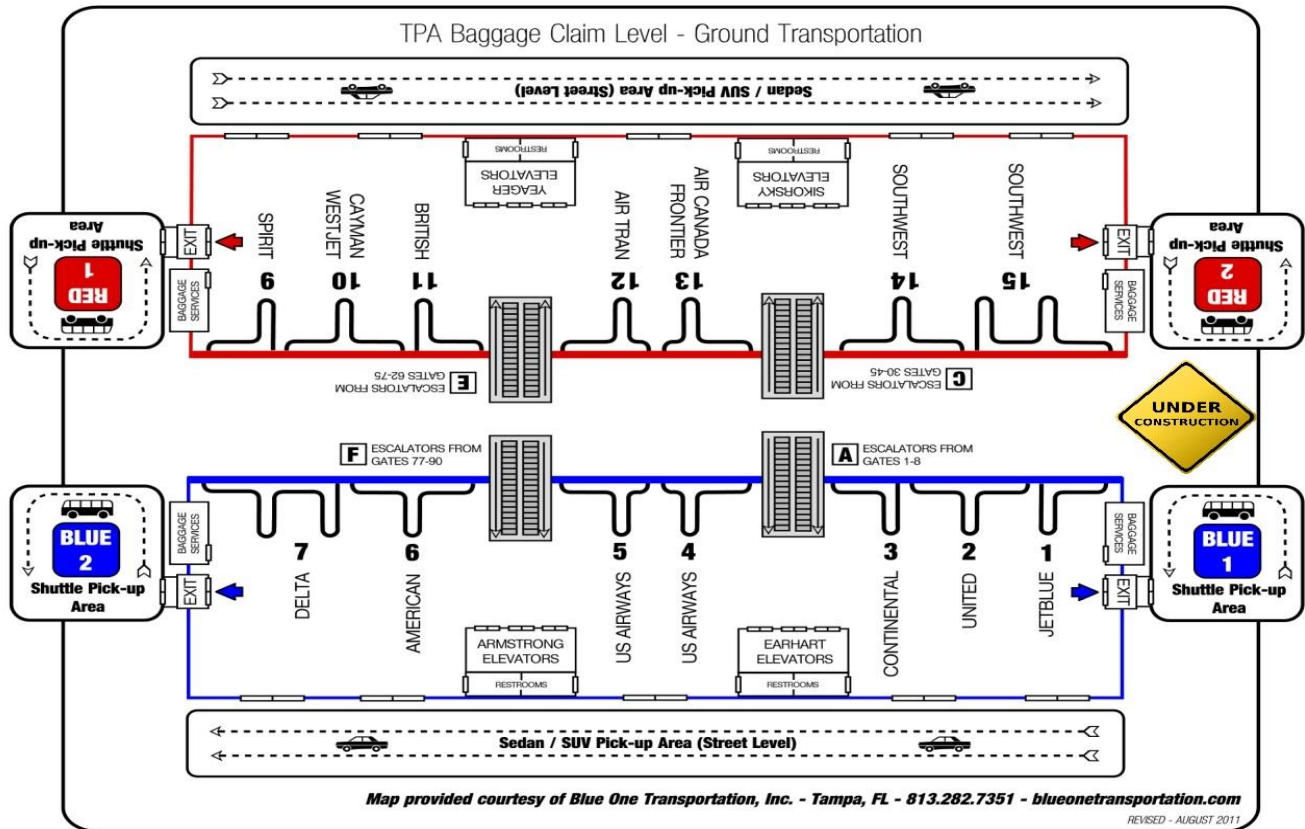

Non Stop Airport Transportation

Blue One Transportation, the Tampa Marriott Waterside and Downtown Tampa's preferred shuttle service, offers non-stop transportation to and from the Tampa International Airport. No reservations are needed.

Group: NDIA

Pricing is \$15.00 per person, each way.

***Please call (813) 282-7351 from baggage claim once you have collected all your luggage.**

Departing the Marriott please meet our shuttle outside the main lobby every top of the hour starting at 5:00 AM. Special Rate for top of the hour ONLY